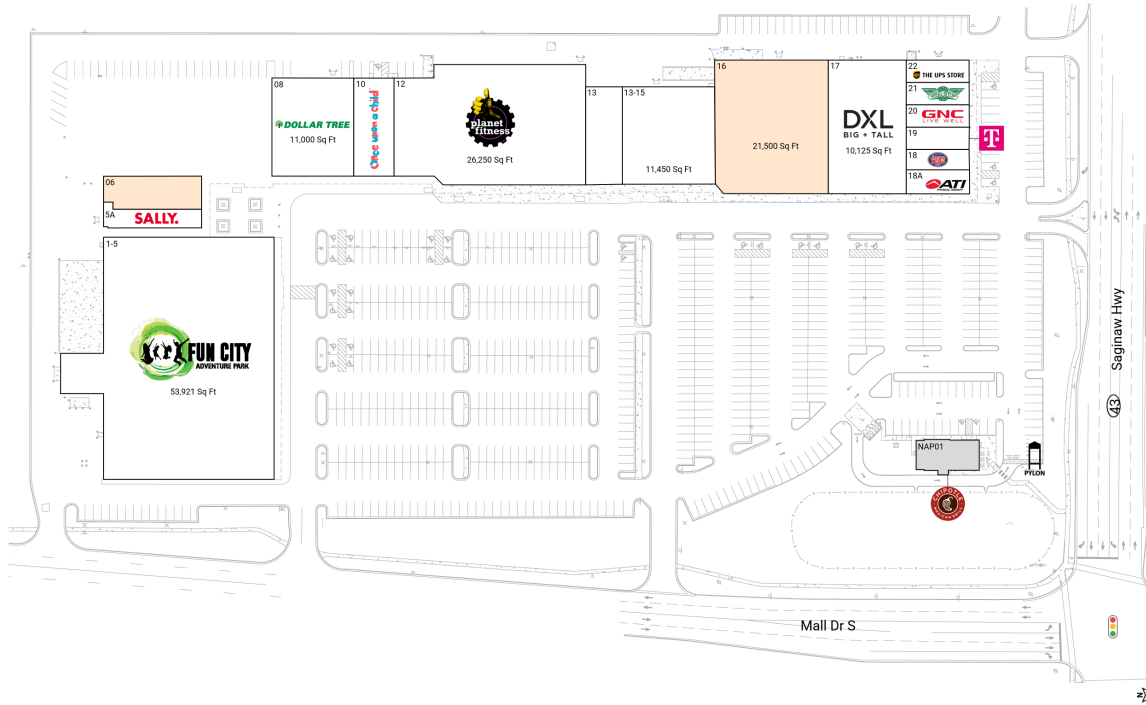

Delta Center

5801-5859 West Saginaw Highway | Lansing, MI 48917

Eaton County | Lansing-East Lansing, MI | 160,946 Sq Ft

42.7393, -84.6338

Available Spaces

06 4,000 Sq Ft | 16 21,500 Sq Ft

Current Tenants

Space size listed in square feet

1-5	Fun City	53,921
5A	Sally Beauty Supply	2,200
08	Dollar Tree	11,000
10	Once Upon a Child	5,500
12	Planet Fitness	26,250
13	Disc Traders	4,500
13-15	Royal Grill Sushi Buffet	11,450
17	DXL Men's Apparel	10,125
18	Jersey Mike's	1,600
18A	ATI Physical Therapy	2,600
19	T-Mobile	2,100
20	GNC	1,400
21	Wingstop	1,400
22	The UPS Store	1,400
NAP01	Chipotle Mexican Grill	0

This site plan is for illustrative and information purposes only, showing the general layout of the shopping center; and is not a legal survey. Brixmor makes no representation or warranty that the shopping center is exactly as depicted as site conditions and tenant mix are subject to change over time.